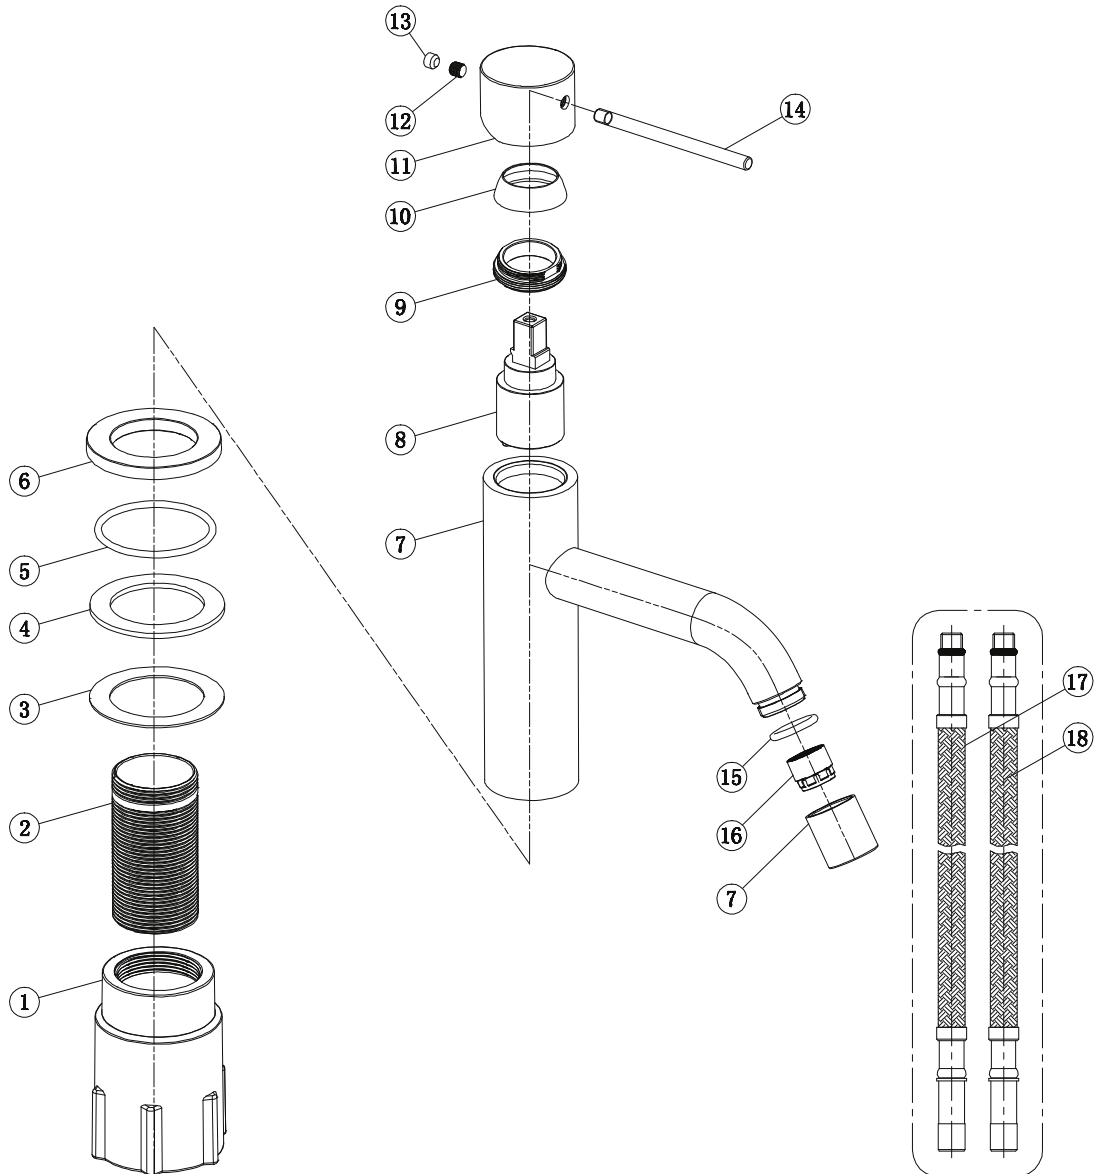

- 1 Fixing bushing
- 2 Threaded tube
- 3 Washer
- 4 Rubber
- 5 O ring
- 6 Base
- 7 Body
- 8 Cartridge
- 9 Screw nut
- 10 Decoration cover
- 11 Handle base
- 12 Inner hex screw
- 13 Decoration rubber
- 14 Handle bar
- 15 O ring
- 16 Aerator
- 17 Flexible hose
- 18 Flexible hose

Voyage Classic

Art no: 10209 RSK: 8275718

Primy
Stainless Steel
Kitchen & Bathroom

Scandtap AB, Olofsdalsvägen 21, 302 41 Halmstad, Sweden
info@scandtap.com, www.scandtap.com